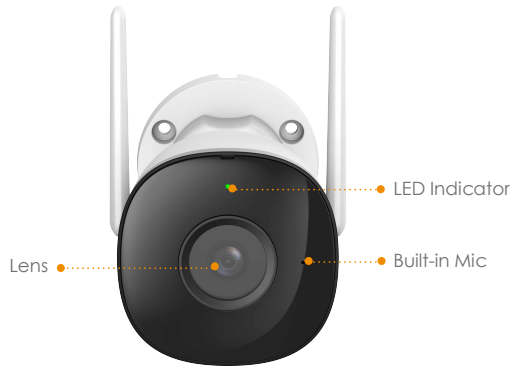

Wireless Security System

4 Channel Wi-Fi NVR With 4 Bullet 2C Cameras

Wireless Security System is featured with wireless transmission and automatic pairing technology to save you the trouble of wiring and complicated operation. With the built-in 1TB HDD, you don't need an additional purchase and installation. Simply enjoy the 7x24h 1080P FHD surveillance!

Dual Antenna Wi-Fi Connection

IEEE802.11b/g/n(2.4GHz), transmission 100m/328ft (open field)

Automatic Pairing

Automatic Pairing within 120 seconds after booting

Alarm Notication

Sends instant motion-activated alerts to your mobile phone

Bullet 2C

Wireless Recorder

Specifications

Camera

Camera

Image Sensor	1/2.8" 2 Megapixel Progressive CMOS
Resolution	2MP(1920 x 1080)
Night Vision	30m(98ft) Distance
Field of View	102°(H), 54°(V), 120°(D)

Video & Audio