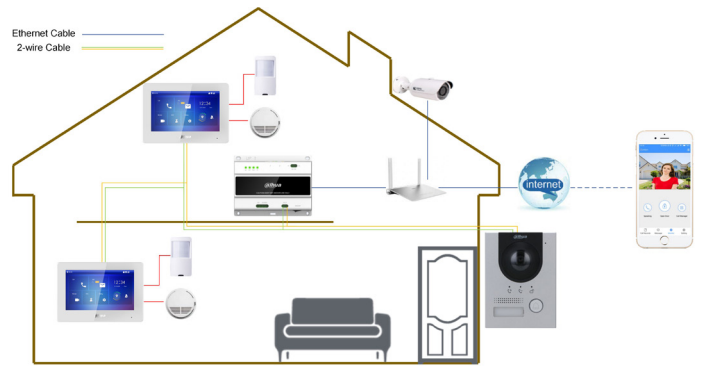

DHI-VTO2202F-P-S2

2-wire IP Villa Door Station

- Anodized aluminum front panel
- CMOS low illumination 2MP HD colorful 160° fisheye camera
- Video intercom function
- Access control function that supports two locks
- Mobile phone app, talk to the visitor or unlock the door remotely on your phone
- Compatible with 2-wire interface & RJ45 interface
- IK07&IP65
- Support H.265
- Support surface and flush mount
- PoE

Day/Night	Auto (ICR)
Audio Compression	G.711u
Audio Input	1 channel
Audio Output	Built-in speaker
Audio Mode	2-way voice communication
Audio Enhancement	Echo suppression/digital noise reduction
Audio Bit Rate	16 KHz, 16 Bit
Status Indicator Light	3

Port

Electric Lock	1
Alarm Output	1
Power Output	1-ch 12 VDC 100mA
Exit Button	1
Door Status Detection	1
Lock Control	1
Network Port	One RJ45 10M/100M network port

General

Appearance color	Silver
Power Supply	Dahua 2-wire switch (max. power supply distance 50 m) DC 48V 1A Standard PoE

Application

Ordering Information

Type	Model	Description
Two-wire IP Villa Door Station	DHI-VTO2202F-P-S2	2Mp Non Issue card 2-wire IP Villa Door Station
Accessories	VTM114	Flush Mounted Box
	VTM115	Surface Mounted Box
	VTM05R	Surface-mounted rain cover for VTO2202F