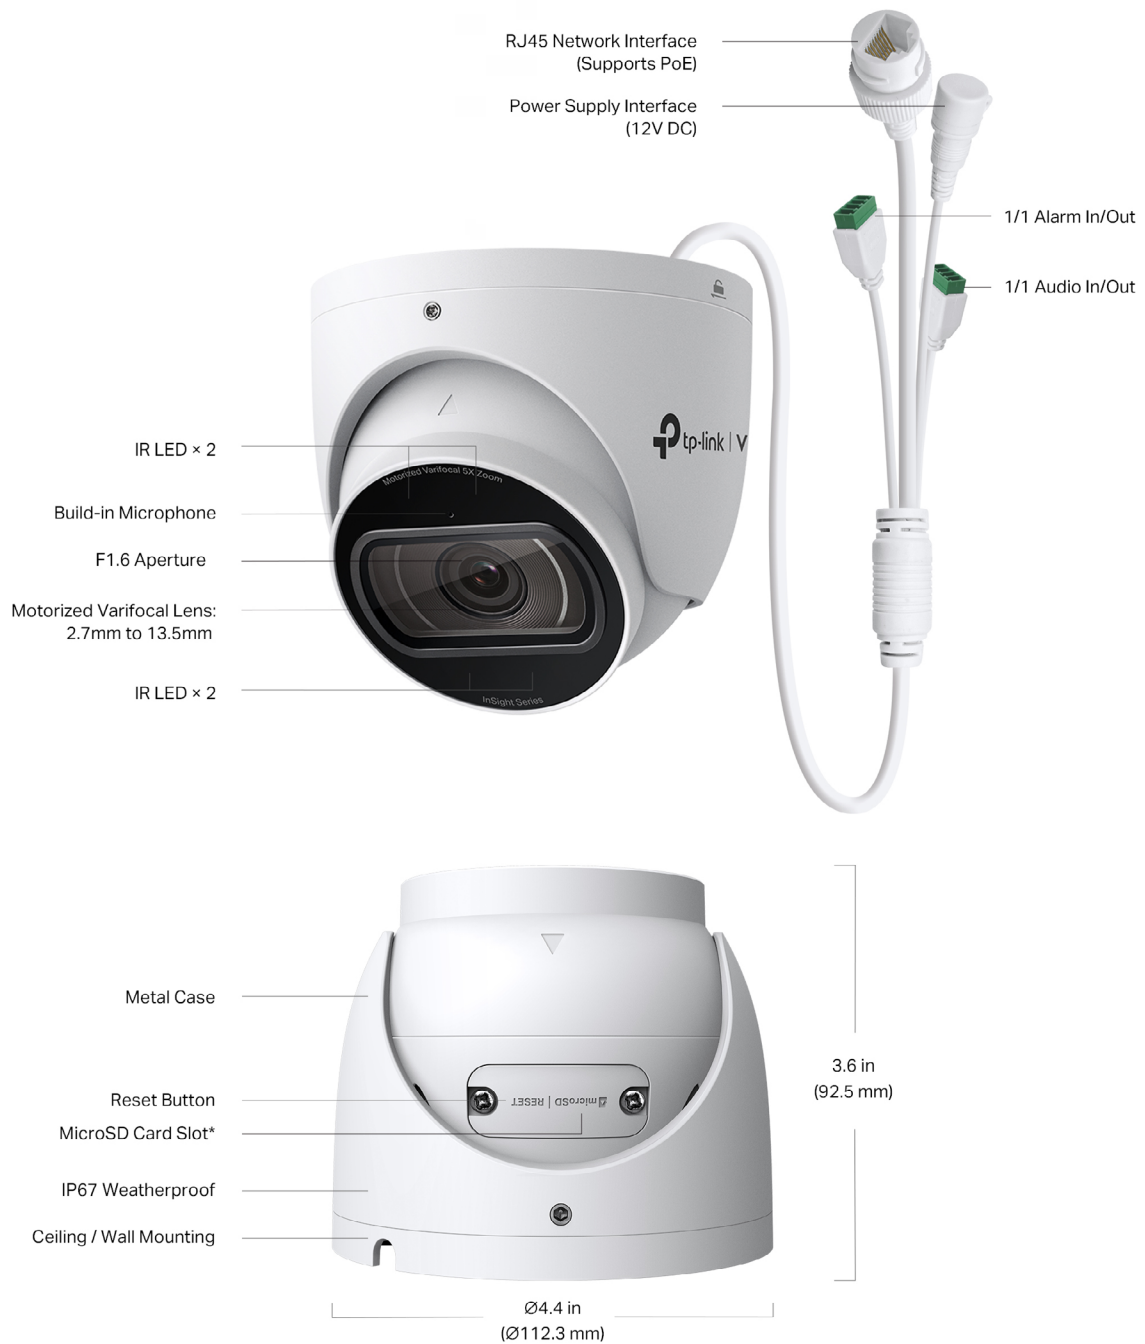

Build Features

*SD card is not included in the package.

**Micro SD card is not included in the package.

Specifications are subject to change without notice and can be found at www.tp-link.com.

©2024 TP-Link