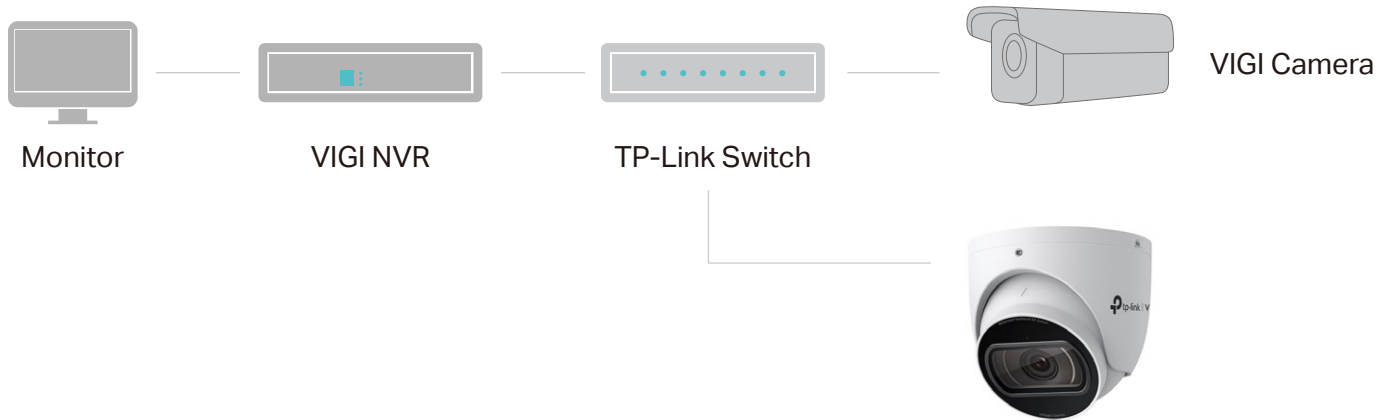

// Smart Detection

Intrusion
Detection

Line-Crossing
Detection

Object Removal
Detection

Object Abandoned
Detection

Scene Change
Detection

Region Entering
Detection

Region Exiting
Detection

Loitering
Detection

Abnormal Sound
Detection

// VIGI Surveillance Solution

The VIGI professional surveillance system by TP-Link is dedicated to protecting the business that you've worked hard to build—whenever, wherever.

Outstanding functions, reliable quality guarantees, and simplified installation work together to ensure your business stays safe and sound.

// Flexible Installation

Easily route your camera's cable into a dropped ceiling or avoid drilling by slotting it through the camera's side outlet.

// Specifications

Camera	
Product Model	InSight S445ZI
Image Sensor	1/2.9" Progressive Scan CMOS
Shutter Speed	1/3 to 1/10000 s
Slow Shutter	Yes
Min. Illumination	0.005 Lux; 0 Lux with IR Light
Day/Night Mechanism	IR Cut Filter
Day/Night Switch	Unified/ Scheduled/ Auto
Lens	
Type	Motorized Varifocal Lens
Focal Length	2.7-13.5 mm (5X Optical Zoom)
Aperture	F1.6
FOV	2.7-13.5 mm: <ul style="list-style-type: none">• Horizontal FOV: 29.6°-102.0°• Vertical FOV: 16.8°-53.8°• Diagonal FOV: 34.1°-122.8°
Lens Mount	φ14
DORI Distance	2.7-13.5 mm: <ul style="list-style-type: none">• Detect: 66-207 m (217-579 ft)• Observe: 28-86 m (92-282 ft)• Recognize: 13-41 m (43-135 ft)• Identify: 7-21 m (23-69 ft)
Angle Adjustment (Manual)	
Range	Pan: 0° to 360°, Tilt: 0° to 77°, Rotation: 0° to 360°
Illuminator	
IR LED	<ul style="list-style-type: none">• Quantity: 4• Range: 60m (197ft)• Wavelength: 850nm
Illuminator On/Off Control	Auto/Scheduled/Always on/Always off