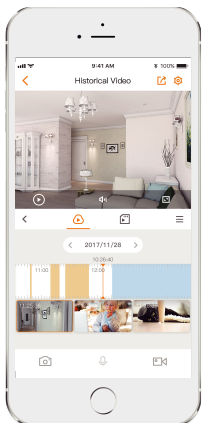

Smart Tracking

Automatically tracks moving objects

Stay close with what you care

With Cloud service, you will have access to what you care as long as Internet is available. You can record daily or motion videos on Cloud and playback anytime anywhere.