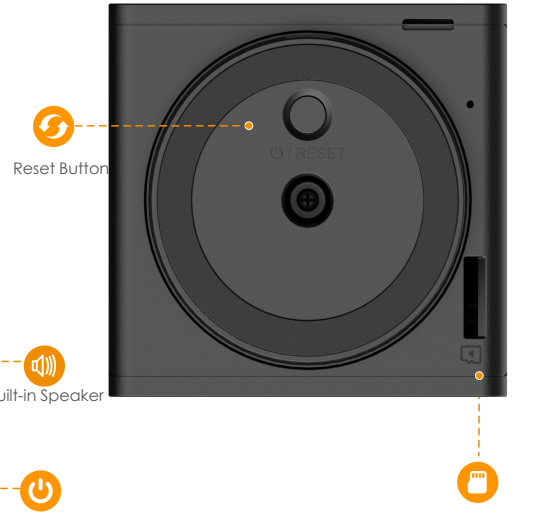

imou

IMOU SENSE Rex VT Pro

5MP H.265 Wi-Fi Pan & Tilt Camera

With 5MP/3K live monitoring and panoramic 0-355° pan & 0-90° tilt feature, Rex VT ensures every corner of your home completely covered. It supports two-way video calls with a 2.4-inch screen. Two buttons on the side of the screen allow you to place and hang up video calls. Human/Pet detection quickly finds events in images and immediately sends a notification to you. With built-in siren, Rex VT actively keeps unwelcome visitors away from what you care about. Privacy Mode helps protect your personal privacy when you are home, and Smart Tracking function lets the camera follow moving objects when it detects motion. With 2000mAh built-in battery, it can continue working for 30 minutes after power unplug.

Abnormal Sound Alarm

Sends alerts to your smartphone when it detects abnormal sound

Info Display

The Screen can display some information

Diversified Storage

Supports NVR, Cloud Storage or Micro SD card (up to 256GB)

Alarm Clock

Supports setting custom alarms

Smart Tracking

Automatically tracks moving objects

Stay close with what you care

With Cloud service, you will have access to what you care as long as Internet is available. You can record daily or motion videos on Cloud and playback anytime anywhere.

Front View

Back View

Bottom view

Specifications

Camera

1/2.7" Progressive CMOS
 5MP(2880 x 1620)
 Night Vision: 20m(66ft) Distance
 3.6mm Fixed Lens
 Field of View : 87° (H), 48° (V), 108° (D)
 0~355° Pan & 0~90° Tilt
 2.4 inch screen
 2000mAh battery